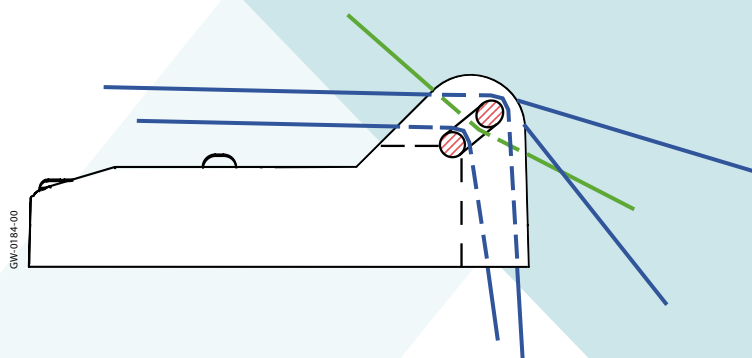

■ Yarn direction possibilities

ELTEX
OF SWEDEN

Box 24, SE-283 21 OSBY, Sweden | Tel: +46 479 536300 | Fax: +46 479 536399 | Email: info@eltex.se | www.eltex.se

Eltex U.S., Inc.

13031 E. Wade Hampton Blvd.,
GREER, South Carolina, 29651, USA
Tel: +1 864-879-2131 | In US toll free: +1 800-421-1156
Fax: +1 864-879-3734
Email: sales@eltexus.com

Eltex Manufacturing Ltd.

Railway Road,
TEMPLEMORE, Co. Tipperary, Ireland
Tel: +353 504-314 33
Fax: +353 504-310 02
Email: info@eltex.ie

POLSA-ELTEX, S.L.

Zamora, 103 – entlo 3o,
ES-08018 BARCELONA, Spain
Tel: +34 93 309 00 17
Fax: +34 93 309 59 45
Email: polsa@infonegocio.com

Eltex China

China Textile Information Center
12, East Chang An Street, China
Beijing, 100742
Tel: +86 10 85229712
junxian@fabricschina.com.cn