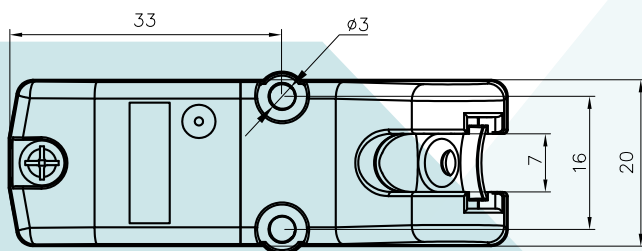

■ Dimensions (mm)

■ Yarn direction possibilities

ELTEX
OF SWEDEN

Box 24, SE-283 21 OSBY, Sweden | Tel: +46 479 536300 | Fax: +46 479 536399 | Email: info@eltex.se | www.eltex.se

Eltex U.S., Inc.

13031 E. Wade Hampton Blvd.,
GREER, South Carolina, 29651, USA
Tel: +1 864-879-2131 | In US toll free: +1 800-421-1156
Fax: +1 864-879-3734
Email: sales@eltexus.com