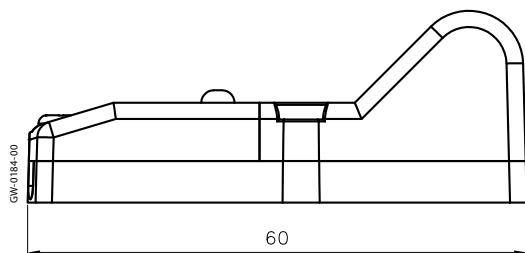

■ Technical specifications

Housing in zinc metal

Power supply 15–30 V DC

Current consumption 20 mA

Output:

Max. switching current 10 mA

Max. voltage drop 2 V

Reaction time

150 ms

Cable length

16720

16730

0.5 m

3.5 m

Cable connector

6/4 modular plug connector

■ Dimensions (mm)